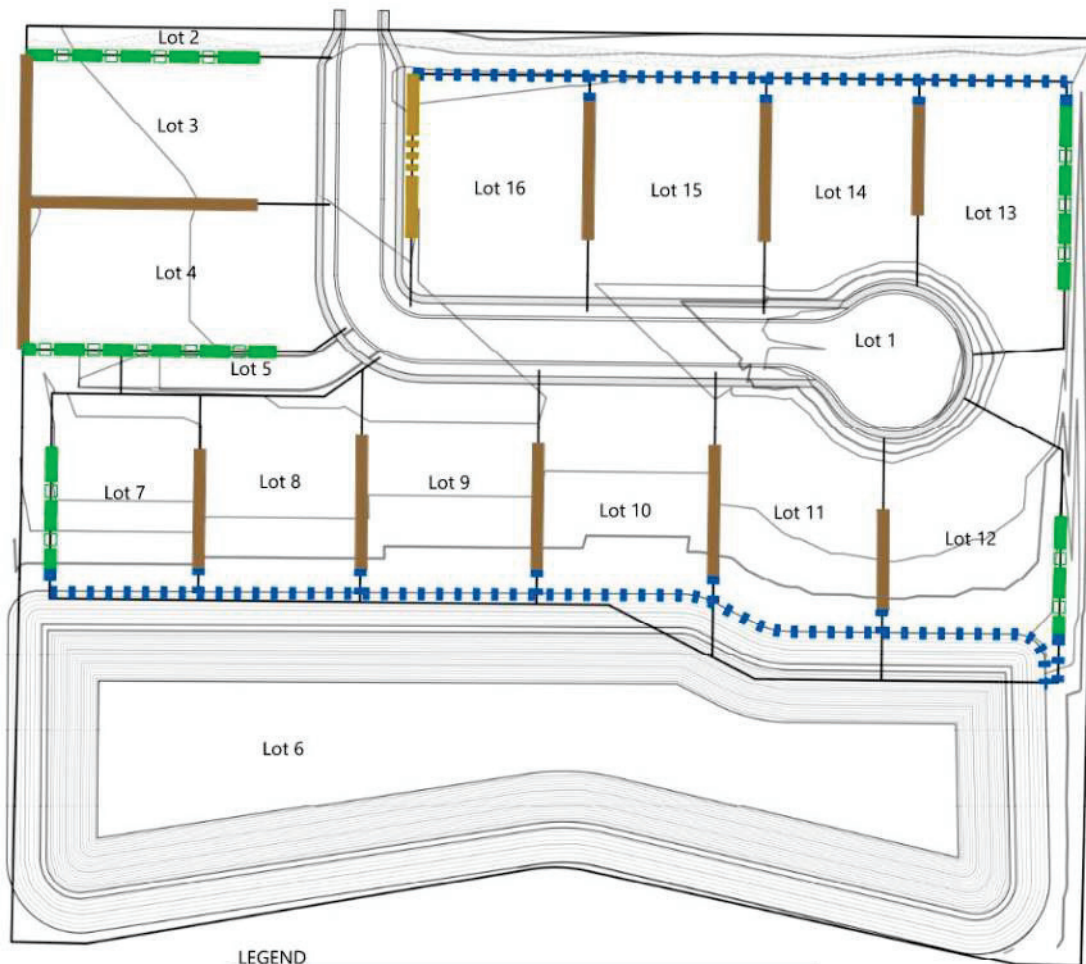

**EXHIBIT E.
FENCE PLAN BY PHASE**

LEGEND

- | | | |
|--------|-------------------|--------------------------------------|
| N
↑ | — — — — — | SCREEN FENCE BY OWNER / BUILDER |
| | - - - - - | SCREEN FENCE BY DEVELOPER |
| | — ■ — ■ — ■ — ■ — | DEMI-SCREEN FENCE BY OWNER / BUILDER |
| | — ■ — ■ — ■ — ■ — | DEMI-SCREEN FENCE BY DEVELOPER |
| | - - - - - | VIEW FENCE BY OWNER / BUILDER |
| | ■ ■ ■ ■ ■ | VIEW FENCE BY DEVELOPER |

RIVERSTONE SUBDIVISION 2 FENCE PLAN
NOT TO SCALE

v4

LEGEND

- SCREEN FENCE BY OWNER / BUILDER
- SCREEN FENCE BY DEVELOPER
- DEMI-SCREEN FENCE BY OWNER / BUILDER
- DEMI-SCREEN FENCE BY DEVELOPER
- VIEW FENCE BY OWNER / BUILDER
- VIEW FENCE BY DEVELOPER

RIVERSTONE ESTATES SUBDIVISION FENCE PLAN
NOT TO SCALE

RIVERSTONE SUBDIVISION 3 FENCE PLAN
NOT TO SCALE