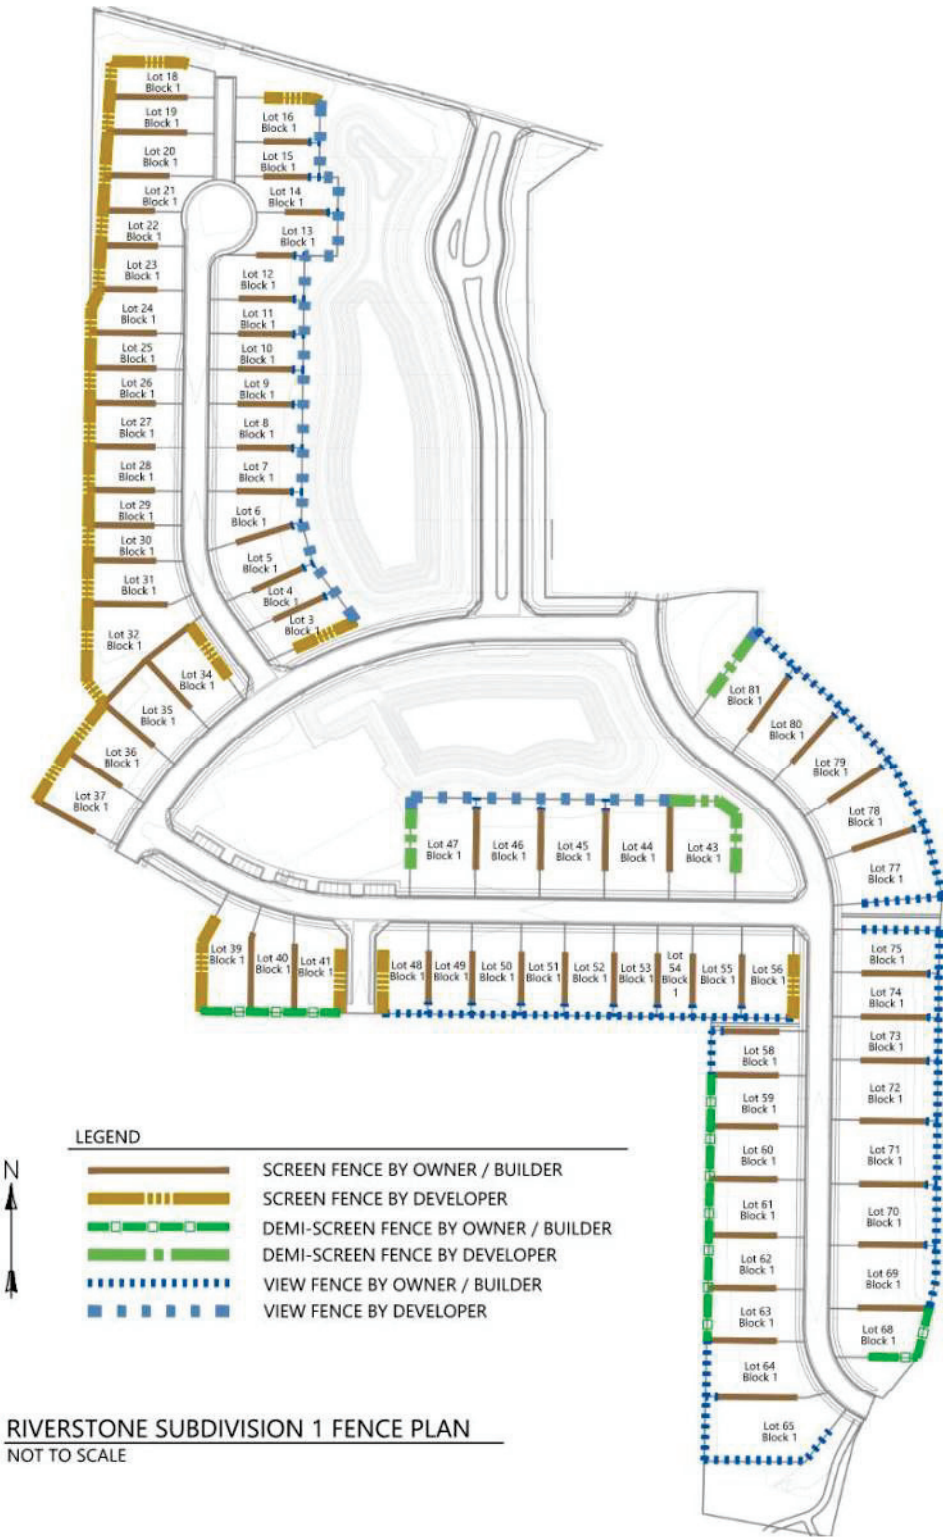

**EXHIBIT E.
FENCE PLAN BY PHASE**

LEGEND

- | | | |
|--------|-------------------|--------------------------------------|
| N
↑ | — — — — — | SCREEN FENCE BY OWNER / BUILDER |
| | - - - - - | SCREEN FENCE BY DEVELOPER |
| | — ■ — ■ — ■ — ■ — | DEMI-SCREEN FENCE BY OWNER / BUILDER |
| | — ■ — ■ — ■ — ■ — | DEMI-SCREEN FENCE BY DEVELOPER |
| | - - - - - | VIEW FENCE BY OWNER / BUILDER |
| | ■ ■ ■ ■ ■ | VIEW FENCE BY DEVELOPER |

RIVERSTONE SUBDIVISION 2 FENCE PLAN
NOT TO SCALE

v4

LEGEND

- SCREEN FENCE BY OWNER / BUILDER
- SCREEN FENCE BY DEVELOPER
- DEMI-SCREEN FENCE BY OWNER / BUILDER
- DEMI-SCREEN FENCE BY DEVELOPER
- VIEW FENCE BY OWNER / BUILDER
- VIEW FENCE BY DEVELOPER

RIVERSTONE ESTATES SUBDIVISION FENCE PLAN
NOT TO SCALE

RIVERSTONE SUBDIVISION 3 FENCE PLAN
NOT TO SCALE